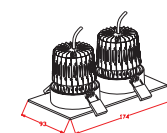

SA2

Weight: 180 g