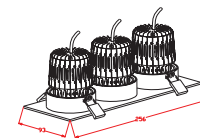

SA3

Weight: 270 g