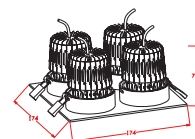

SA4

Weight: 360 g